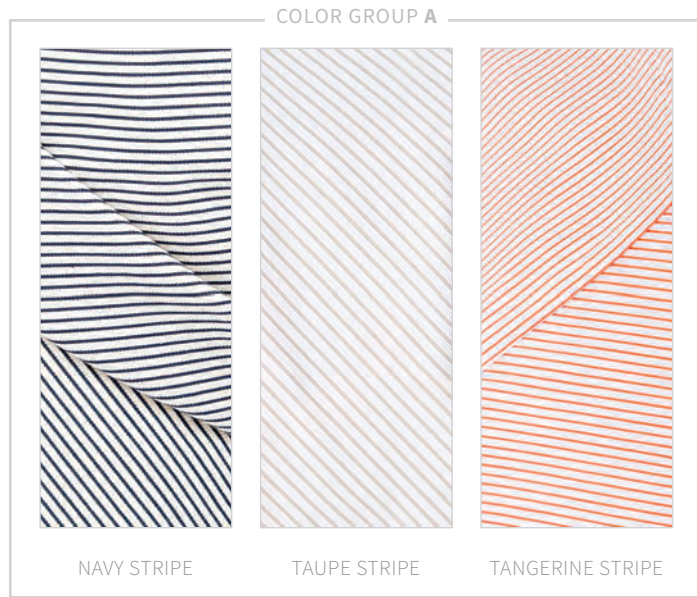

MARLISE CAP
Avail. in color group: C

CHLOE
Avail. in color group: A

ROSIE
Avail. in color group: D

FLORA - MARLISE CAP

COLOR GROUP A

WHITE / FLORA

COLOR GROUP B

WHITE / SAGE

COLOR GROUP C

FUCHSIA

COLOR GROUP D

CELADON

STRIPES

AVA
Avail. in color group: A

ISABELLA
Avail. in color group: B

JEANNE
Avail. in color group: C

VIVIEN
Avail. in color group: A

JESSIE
Avail. in color group: D

MORGAN
Avail. in color group: C

TAUPE, TANGERINE 81 COTTON, 17 NYLON, 2 SPANDEX
 NAVY 45 COTTON, 45 VISCOSE, 5 LYCRA
 WHITE SWIRL 100 COTTON
 NAVY ISABELLA 100 COTTON
 NAVY CHANNEL/STRIPE 50 COTTON 50 POLYESTER
 NAVY JESSIE 70 COTTON 27 POLYESTER 3 SPANDEX

STYLES

1. STRIPES NAVY
2. PEONY
3. GREYS WHITE/GREY
4. GREYS GREY/URBAN

MARLISE | VIVIEN

1. FLORA MARLISE
2. STRIPES VIVIEN
3. BLUES MARLISE

STYLES

1. FLORA MARLISE
2. STRIPES VIVIEN
3. BLUES MARLISE

FREDA

1. LAKE COUNTRY
2. GREYS GREY/URBAN
3. BLUES